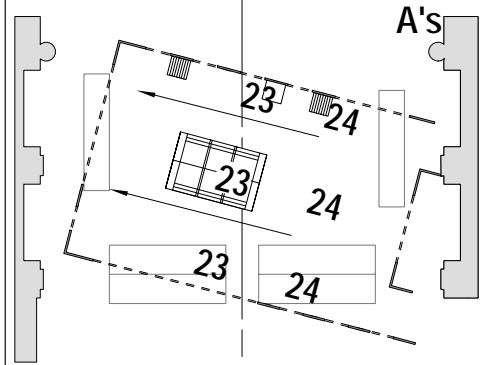

SR HIGHSIDE > L203

FRONTLIGHT: L203

SL HIGHSIDE < L203

NIGHT FRONT SR > L119

NIGHT FRONT: L119

NIGHT FRONT SL < L119

DEAD OF NIGHT  
BACKLIGHT: L119

Cyprus HMI: L202

Desdemona Moon Light L161

DIMENSIONAL  
ARCHITECTURE: L202