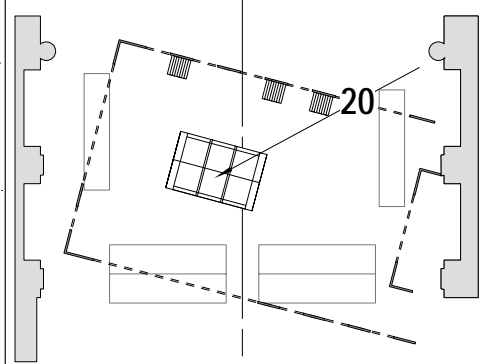

SR HIGHSIDE > L203

FRONTLIGHT: L203

SL HIGHSIDE < L203

NIGHT FRONT SR > L119

NIGHT FRONT: L119

NIGHT FRONT SL < L119

DEAD OF NIGHT  
BACKLIGHT: L119

Cyprus HMI: L202

Desdemona Moon Light L161

DIMENSIONAL  
ARCHITECTURE: L202