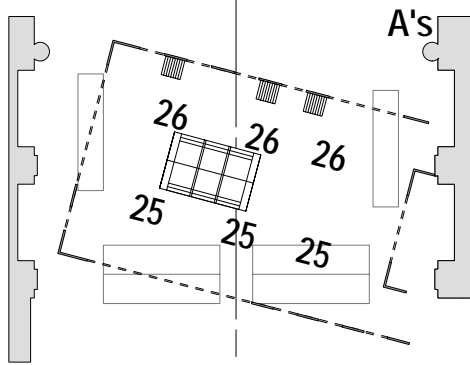

SR HIGHSIDE > L203

FRONTLIGHT: L203

SL HIGHSIDE < L203

NIGHT FRONT SR > L119

NIGHT FRONT: L119

NIGHT FRONT SL < L119

DEAD OF NIGHT  
BACKLIGHT: L119

Cyprus HMI: L202

Desdemona Moon Light L161

DIMENSIONAL  
ARCHITECTURE: L202