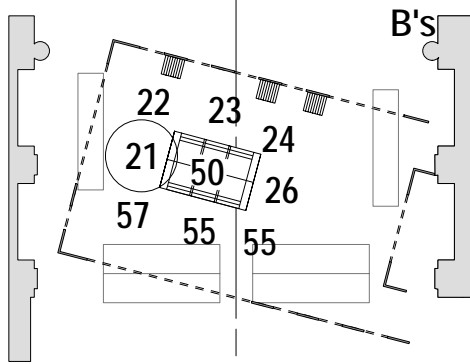

SR HIGHSIDE > L203

FRONTLIGHT: L203

SL HIGHSIDE < L203

NIGHT FRONT SR > L119

NIGHT FRONT: L119

NIGHT FRONT SL < L119

DEAD OF NIGHT  
BACKLIGHT: L119

Cyprus HMI: L202

Desdemona Moon Light L161

DIMENSIONAL  
ARCHITECTURE: L202