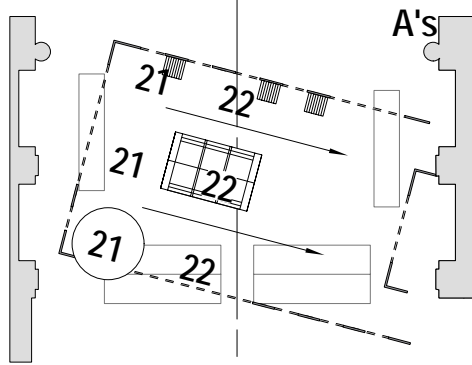

SR HIGHSIDE > L203

FRONTLIGHT: L203

SL HIGHSIDE < L203

NIGHT FRONT SR > L119

NIGHT FRONT: L119

NIGHT FRONT SL < L119

DEAD OF NIGHT  
BACKLIGHT: L119

Cyprus HMI: L202

Desdemona Moon Light L161

DIMENSIONAL  
ARCHITECTURE: L202