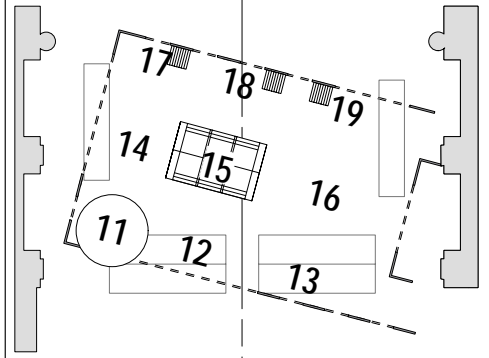

SR HIGHSIDE > L203

FRONTLIGHT: L203

SL HIGHSIDE < L203

NIGHT FRONT SR > L119

NIGHT FRONT: L119

NIGHT FRONT SL < L119

DEAD OF NIGHT  
BACKLIGHT: L119

Cyprus HMI: L202

Desdemona Moon Light L161

DIMENSIONAL  
ARCHITECTURE: L202