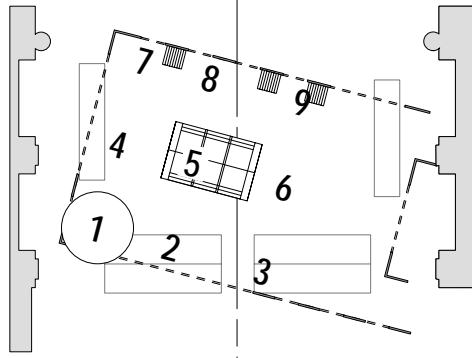

SR HIGHSIDE > L203

FRONTLIGHT: L203

SL HIGHSIDE < L203

NIGHT FRONT SR > L119

NIGHT FRONT: L119

NIGHT FRONT SL < L119

DEAD OF NIGHT  
BACKLIGHT: L119

Cyprus HMI: L202

Desdemona Moon Light L161

DIMENSIONAL  
ARCHITECTURE: L202