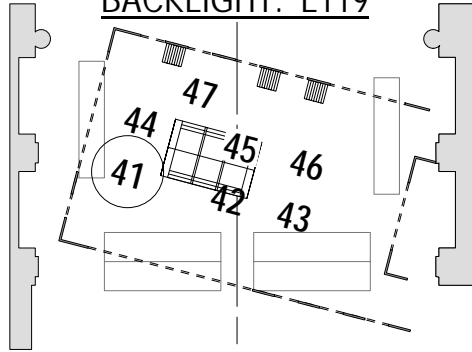

SR HIGHSIDE > L203

FRONTLIGHT: L203

SL HIGHSIDE < L203

NIGHT FRONT SR > L119

NIGHT FRONT: L119

NIGHT FRONT SL < L119

DEAD OF NIGHT  
BACKLIGHT: L119

Cyprus HMI: L202

Desdemona Moon Light L161

DIMENSIONAL  
ARCHITECTURE: L202