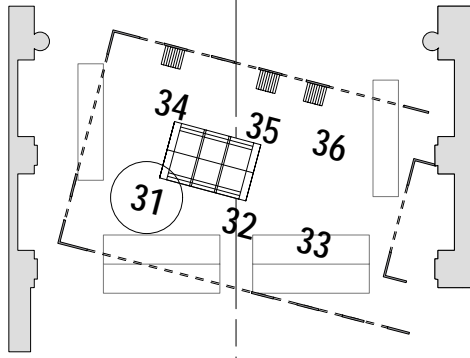

SR HIGHSIDE > L203

FRONTLIGHT: L203

SL HIGHSIDE < L203

NIGHT FRONT SR > L119

NIGHT FRONT: L119

NIGHT FRONT SL < L119

DEAD OF NIGHT  
BACKLIGHT: L119

Cyprus HMI: L202

Desdemona Moon Light L161

DIMENSIONAL  
ARCHITECTURE: L202