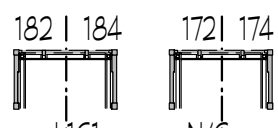

HIGH SIDE > L161

FRONTLIGHT: N/C

FRONTLIGHT: L161

HIGH SIDE < N/C

HIGH SIDE < L161

TERRACE SHINS >
N/C L161

ACT III
FRONTLIGHT: N/C

ACT III
FRONTLIGHT: R4230