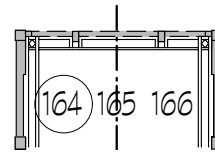

MAGIC SHEET: OUR TOWN

LD: TIM CRYAN

ARCH
BACKLIGHT: N/C

BACKLIGHT: N/C

BACKLIGHT: N/C

BACKLIGHT: L161

ARCH
BACKLIGHT: L161

HIGH SIDE > N/C