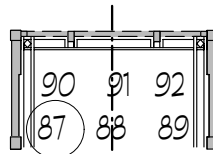

MAGIC SHEET: OUR TOWN

LD: TIM CRYAN

ARCH
BACKLIGHT: N/C

BACKLIGHT: N/C

BACKLIGHT: N/C

BACKLIGHT: L161

ARCH
BACKLIGHT: L161

HIGH SIDE > N/C