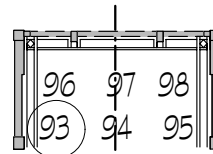

MAGIC SHEET: OUR TOWN

LD: TIM CRYAN

ARCH
BACKLIGHT: N/C

BACKLIGHT: N/C

BACKLIGHT: N/C

BACKLIGHT: L161

ARCH
BACKLIGHT: L161

HIGH SIDE > N/C