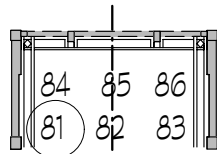

MAGIC SHEET: OUR TOWN

LD: TIM CRYAN

ARCH
BACKLIGHT: N/C

BACKLIGHT: N/C

BACKLIGHT: N/C

BACKLIGHT: L161

ARCH
BACKLIGHT: L161

HIGH SIDE > N/C