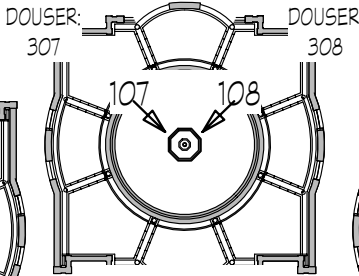

TERRACE SHINS <
L161 N/C

ACT III
FOOTLIGHT: N/C

ACT III
FOOTLIGHT: R4230

ACT III
FOOTLIGHT: L119

ACT III SHINS >: N/C
6500 Kelvin

ACT III SHINS >: L200

ACT III
DIAG. BACK: N/C

ACT III SHINS <: L200