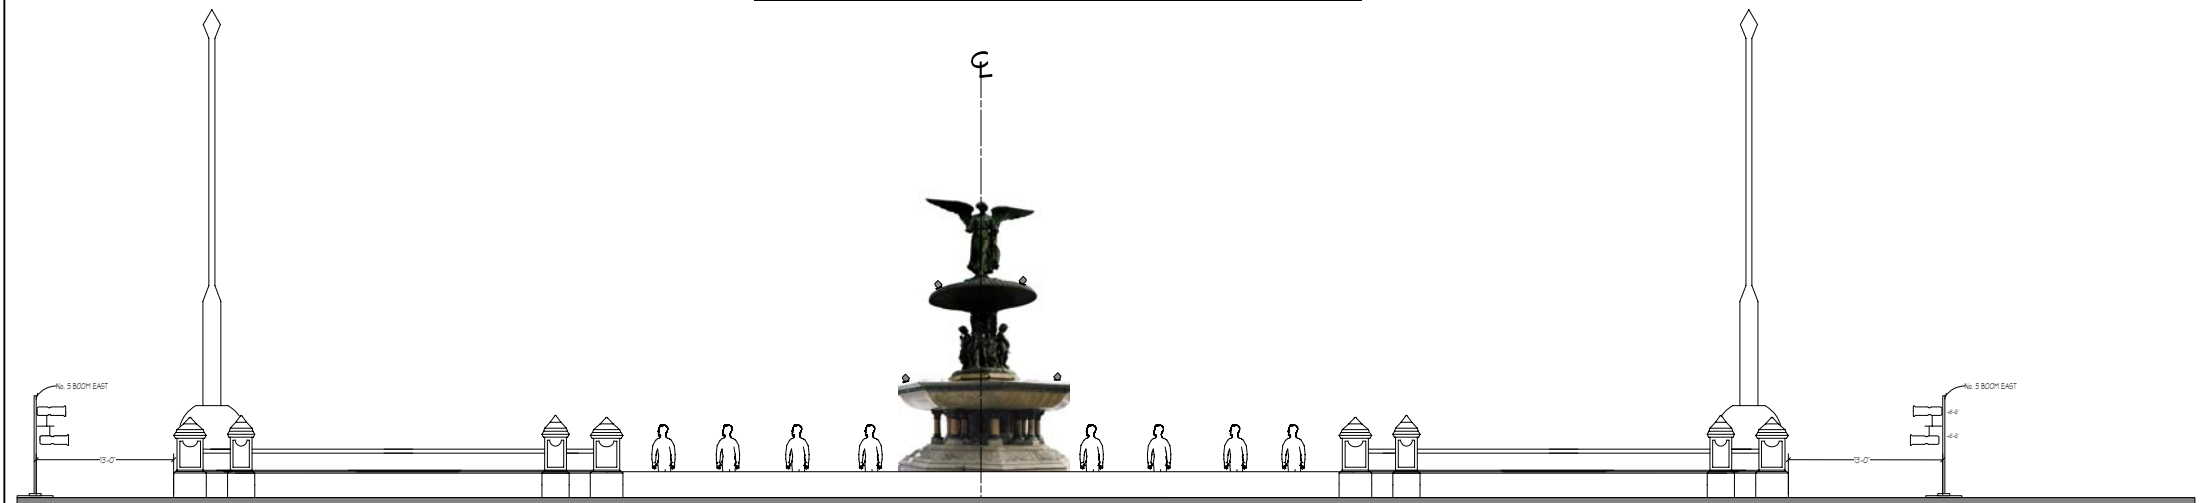

LONGITUDINAL SECTION

FRONT ELEVATION NORTH

FRONT ELEVATION SOUTH

NEW YORK UNIVERSITY TISH SCHOO OF THE ARTS DEPARTMENT OF GRADUATE DESIGN	
<b>"OUR TOWN"</b>	
SECTION & ELEVATIONS	
BETHESDA FOUNTAIN, CENTRAL PARK, NYC.	
By: Thornton Wilder	
Director & Designer: Ten Cyuan	
Drawn: Yin Cayan	
Date: 2/2/05	
Rev: 4/12/05	
Rev: 4/17/05	
Rev:	
4	OF FOUR