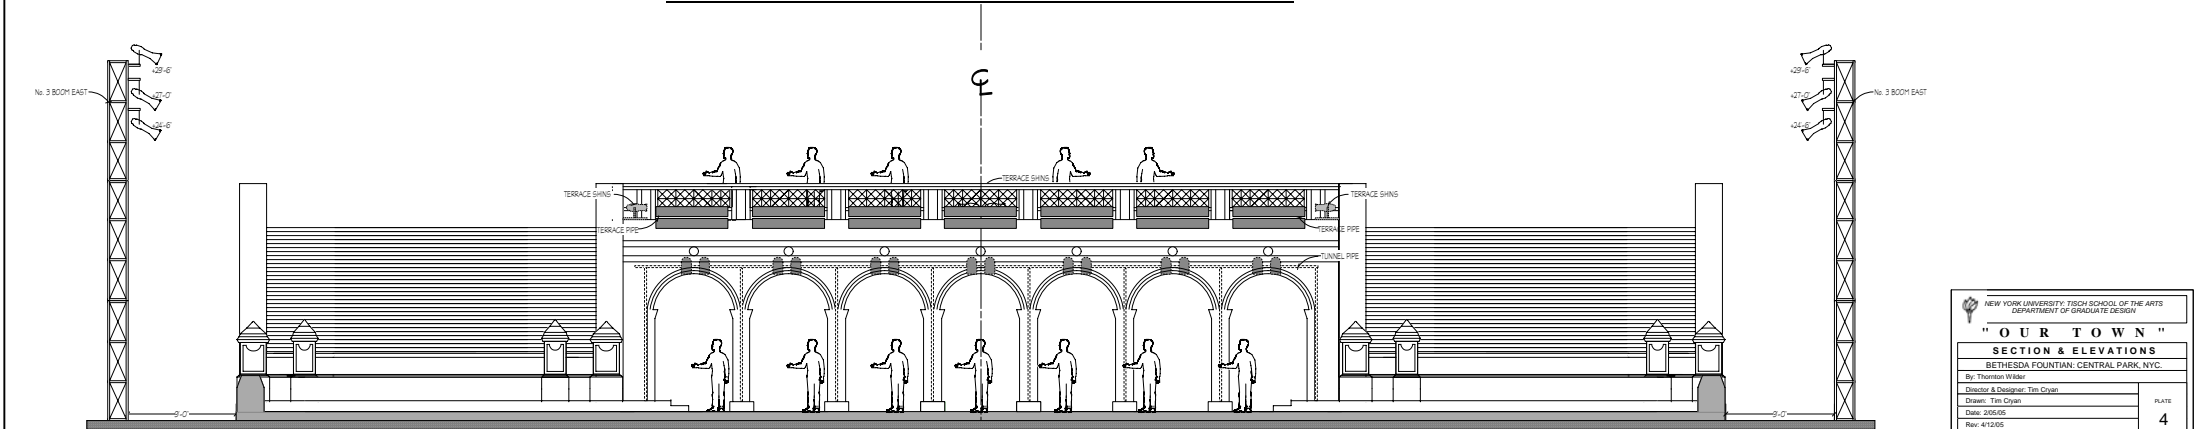

LONGITUDINAL SECTION

FRONT ELEVATION NORTH

FRONT ELEVATION SOUTH

NEW YORK UNIVERSITY TISH SCHOO OF THE ARTS DEPARTMENT OF GRADUATE DESIGN	
<b>"OUR TOWN"</b>	
SECTION & ELEVATIONS	
BETHESDA FOUNTAIN, CENTRAL PARK, NYC.	
By: Thornton Wilder	
Director & Designer: Ten Cyuan	
Drawn: Yin Cayan	
Date: 2/2/05	
Rev: 4/12/05	
Rev: 4/17/05	
Rev:	
4	OF FOUR