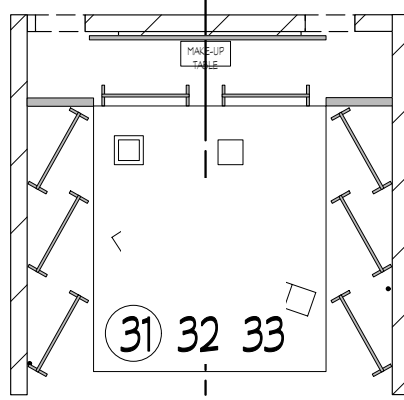

# HOW YOU LIKE IT: MAGIC SHEET

LD: TIM CRYAN

STAGE RIGHT HIGHSIDE > : L201

FRONTLIGHT: CLR

STAGE LEFT HIGHSIDE < : L201

STAGE RIGHT DIAG BAK \: CLR

BACK LIGHT: L161

STAGE LEFT DIAG BAK /: CLR