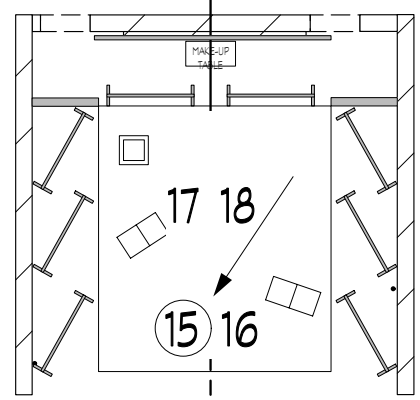

# HOW YOU LIKE IT: MAGIC SHEET

LD: TIM CRYAN

STAGE RIGHT HIGHSIDE > : L201

FRONTLIGHT: CLR

STAGE LEFT HIGHSIDE < : L201

STAGE RIGHT DIAG BAK \: CLR

BACK LIGHT: L161

STAGE LEFT DIAG BAK /: CLR

MAKE UP TABLE: CLR

NOTES: