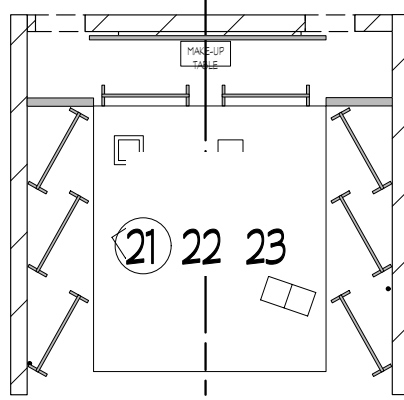

# HOW YOU LIKE IT: MAGIC SHEET

LD: TIM CRYAN

STAGE RIGHT HIGHSIDE > : L201

FRONTLIGHT: CLR

STAGE LEFT HIGHSIDE < : L201

STAGE RIGHT DIAG BAK \: CLR

BACK LIGHT: L161

STAGE LEFT DIAG BAK /: CLR

MAKE UP TABLE: CLR

NOTES: