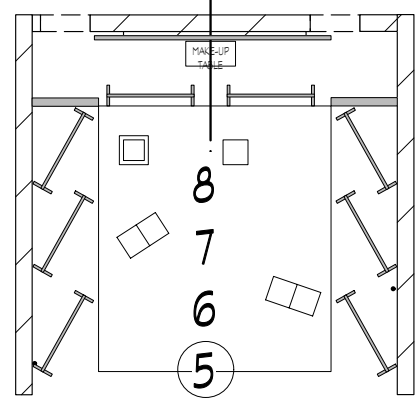

# HOW YOU LIKE IT: MAGIC SHEET

LD: TIM CRYAN

STAGE RIGHT HIGHSIDE > : L201

FRONTLIGHT: CLR

STAGE LEFT HIGHSIDE < : L201

STAGE RIGHT DIAG BAK \: CLR

BACK LIGHT: L161

STAGE LEFT DIAG BAK /: CLR

MAKE UP TABLE: CLR

NOTES: