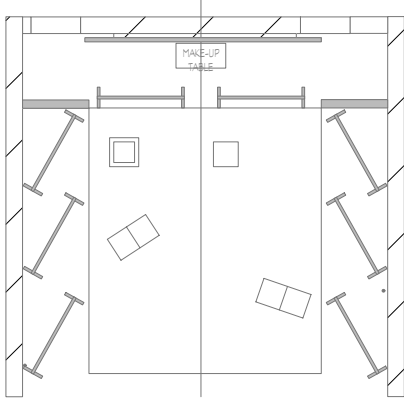

# HOW YOU LIKE IT: MAGIC SHEET

LD: TIM CRYAN

STAGE RIGHT HIGHSIDE > : L201

FRONTLIGHT: CLR

STAGE LEFT HIGHSIDE < : L201

STAGE RIGHT DIAG BAK \: CLR

BACK LIGHT: L161

STAGE LEFT DIAG BAK /: CLR

MAKE UP TABLE: CLR

NOTES: