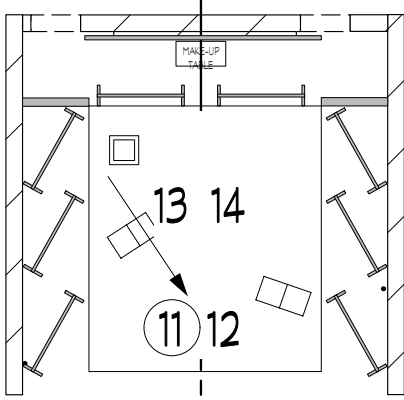

# HOW YOU LIKE IT: MAGIC SHEET

LD: TIM CRYAN

STAGE RIGHT HIGHSIDE > : L201

FRONTLIGHT: CLR

STAGE LEFT HIGHSIDE < : L201

STAGE RIGHT DIAG BAK \: CLR

BACK LIGHT: L161

STAGE LEFT DIAG BAK /: CLR

MAKE UP TABLE: CLR

NOTES: