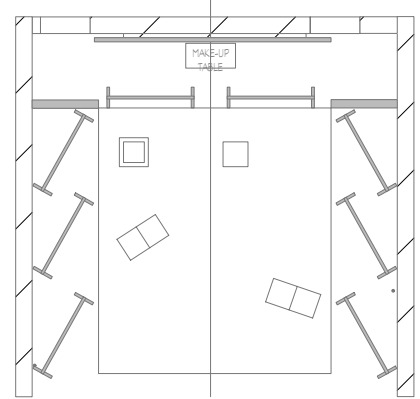

MAKE UP TABLE: CLR