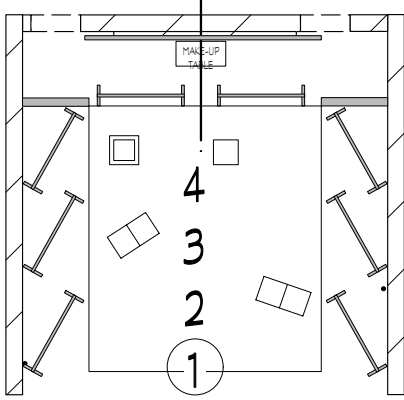

# HOW YOU LIKE IT: MAGIC SHEET

LD: TIM CRYAN

STAGE RIGHT HIGHSIDE > : L201

FRONTLIGHT: CLR

STAGE LEFT HIGHSIDE < : L201

STAGE RIGHT DIAG BAK \: CLR

BACK LIGHT: L161

STAGE LEFT DIAG BAK /: CLR

MAKE UP TABLE: CLR

NOTES: