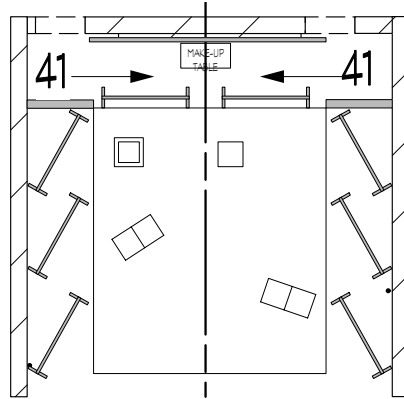

# HOW YOU LIKE IT: MAGIC SHEET

LD: TIM CRYAN

STAGE RIGHT HIGHSIDE > : L201

FRONTLIGHT: CLR

STAGE LEFT HIGHSIDE < : L201

STAGE RIGHT DIAG BAK \: CLR

BACK LIGHT: L161

STAGE LEFT DIAG BAK /: CLR

MAKE UP TABLE: CLR

NOTES: