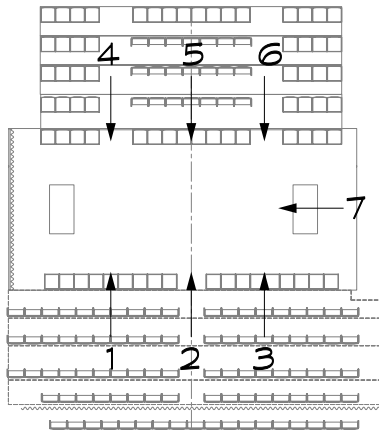

MAGIC SHEET: F R A G M E N T

LD: TIM CRYAN

2k's CHIMERA: CLR

SR > HIGH SIDE: CLR

DOWNLIGHT v: CLR

SPECIFIC FRONTLIGHT: CLR

SR > HIGH SIDE PARS: CLR

WINDOW FRONTLIGHT: CLR

SR > CHAIR SPEC: CLR