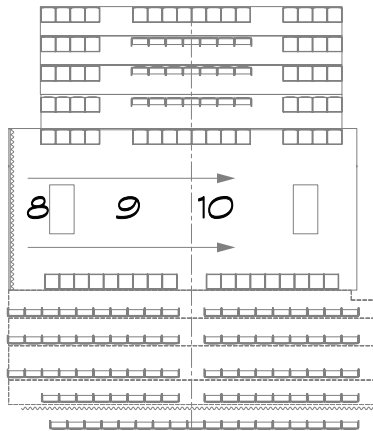

MAGIC SHEET: F R A G M E N T

LD: TIM CRYAN

2k's CHIMERA: CLR

SR > HIGH SIDE: CLR

DOWNLIGHT v: CLR

SPECIFIC FRONTLIGHT: CLR

SR > HIGH SIDE PARS: CLR

WINDOW FRONTLIGHT: CLR

SR > CHAIR SPEC: CLR