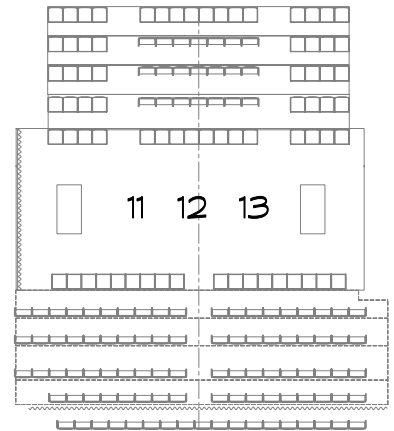

MAGIC SHEET: F R A G M E N T

LD: TIM CRYAN

2k's CHIMERA: CLR

SR > HIGH SIDE: CLR

DOWNLIGHT v: CLR

SPECIFIC FRONTLIGHT: CLR

SR > HIGH SIDE PARS: CLR

WINDOW FRONTLIGHT: CLR

SR > CHAIR SPEC: CLR