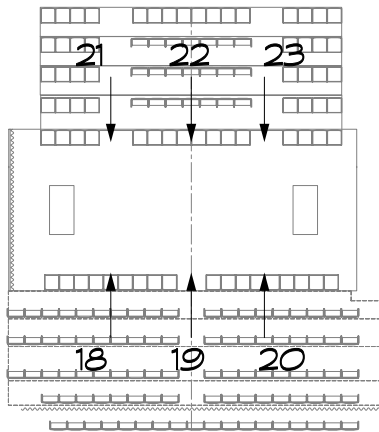

MAGIC SHEET: F R A G M E N T

LD: TIM CRYAN

2k's CHIMERA: CLR

SR > HIGH SIDE: CLR

DOWNLIGHT v: CLR

SPECIFIC FRONTLIGHT: CLR

SR > HIGH SIDE PARS: CLR

WINDOW FRONTLIGHT: CLR

SR > CHAIR SPEC: CLR