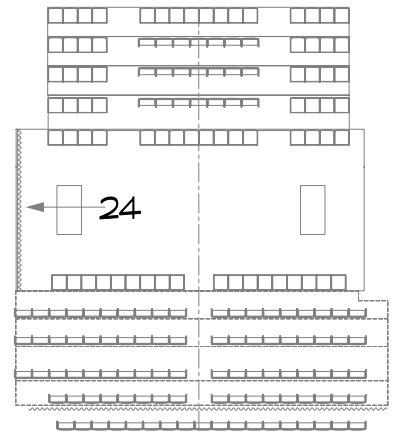

MAGIC SHEET: F R A G M E N T

LD: TIM CRYAN

2k's CHIMERA: CLR

SR > HIGH SIDE: CLR

DOWNLIGHT v: CLR

SPECIFIC FRONTLIGHT: CLR

SR > HIGH SIDE PARS: CLR

WINDOW FRONTLIGHT: CLR

SR > CHAIR SPEC: CLR