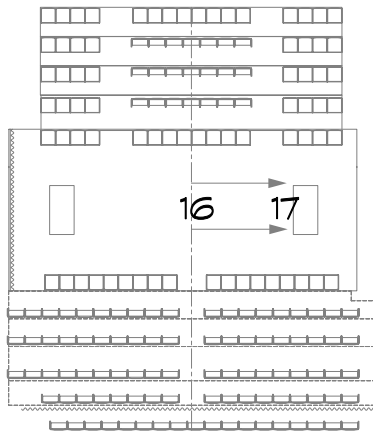

MAGIC SHEET: F R A G M E N T

LD: TIM CRYAN

2k's CHIMERA: CLR

SR > HIGH SIDE: CLR

DOWNLIGHT v: CLR

SPECIFIC FRONTLIGHT: CLR

SR > HIGH SIDE PARS: CLR

WINDOW FRONTLIGHT: CLR

SR > CHAIR SPEC: CLR